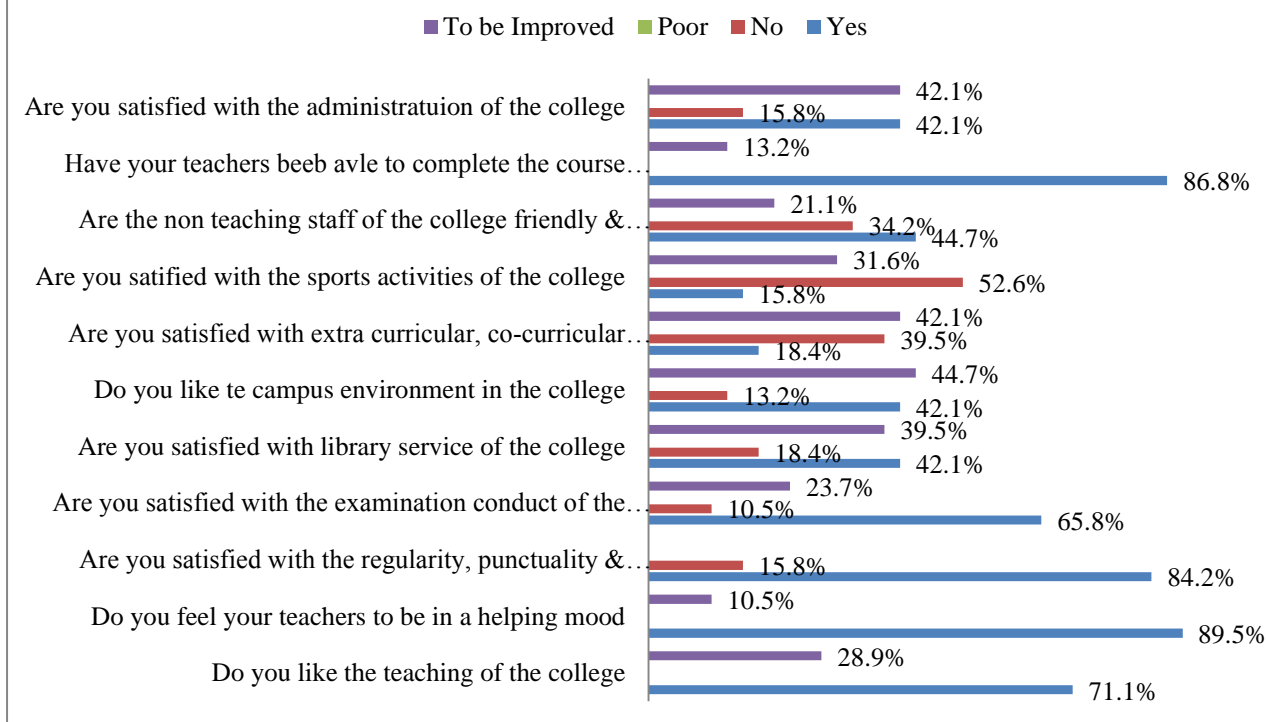

STUDENTS' FEEDBACK ANALYSES (2010-2011)

	Yes	No	Poor	To be Improved	Total
Do you like the teaching of the college	27	0	0	11	38
	71.1%	0.0%	0.0%	28.9%	100.0%
Do you feel your teachers to be in a helping mood	34	0	0	4	38
	89.5%	0.0%	0.0%	10.5%	100.0%
Are you satisfied with the regularity, punctuality & class preparedness of the teachers	32	6	0	0	38
	84.2%	15.8%	0.0%	0.0%	100.0%
Are you satisfied with the examination conduct of the college	25	4	0	9	38
	65.8%	10.5%	0.0%	23.7%	100.0%
Are you satisfied with library service of the college	16	7	0	15	38
	42.1%	18.4%	0.0%	39.5%	100.0%
Do you like to campus environment in the college	16	5	0	17	38
	42.1%	13.2%	0.0%	44.7%	100.0%
Are you satisfied with extracurricular, co-curricular and extension activities of the college	7	15	0	16	38
	18.4%	39.5%	0.0%	42.1%	100.0%
Are you satisfied with the sports activities of the college	6	20	0	12	38
	15.8%	52.6%	0.0%	31.6%	100.0%
Are the non teaching staff of the college friendly & co-operative	17	13	0	8	38
	44.7%	34.2%	0.0%	21.1%	100.0%
Have your teachers been able to complete the course of your studies	33	0	0	5	38
	86.8%	0.0%	0.0%	13.2%	100.0%
Are you satisfied with the administration of the college	16	6	0	16	38
	42.1%	15.8%	0.0%	42.1%	100.0%

year 2010-11

The above table and diagram are accomplished with the following literal elaboration of the corresponding. As already mentioned in both table and diagram, students were asked some questions about different aspects of the college and their corresponding four ratings presented in terms of yes, no, poor and to be improved for each question provided by the students are taken into account. The questions encompass with their respective answers recorded are cited below-